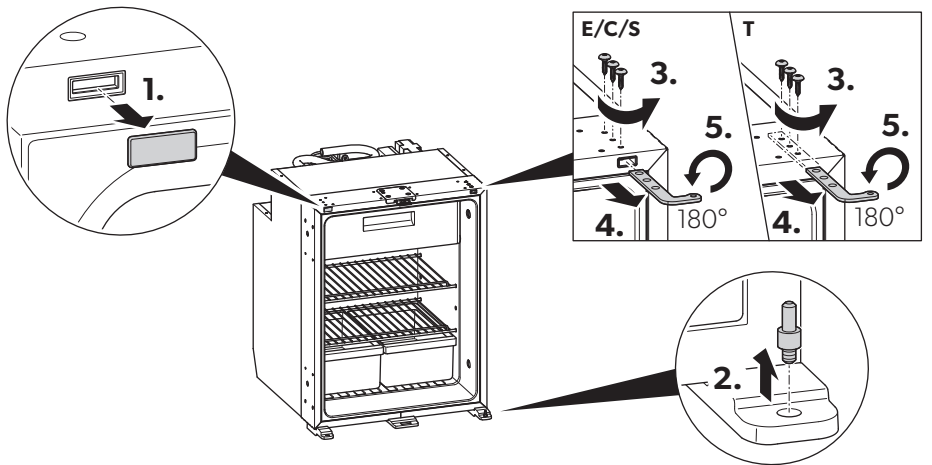

APAC

CONDENSATION DRAIN

DC

AC

REVERSING DOOR

FRAME

FIXING

SLIDING HINGE