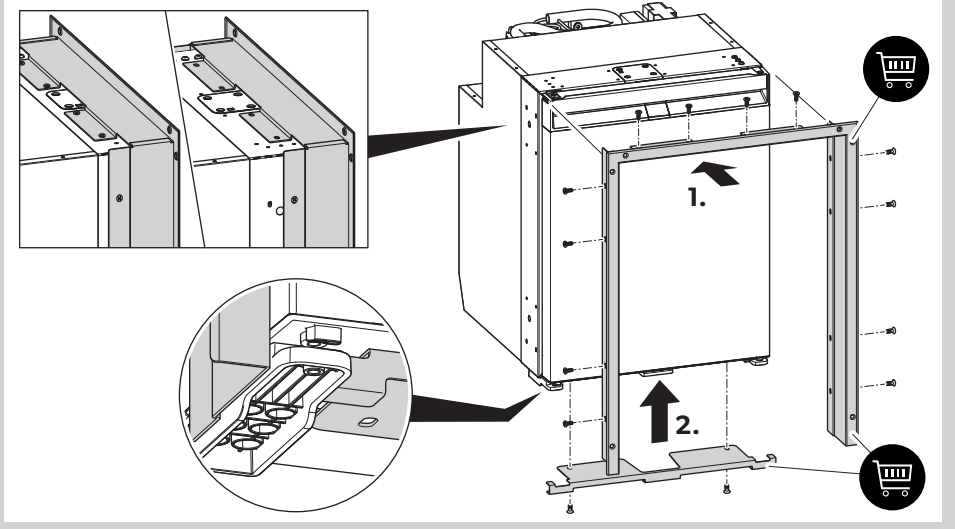

APAC

CONDENSATION DRAIN

DC

AC

REVERSING DOOR

FRAME

FIXING

SLIDING HINGE