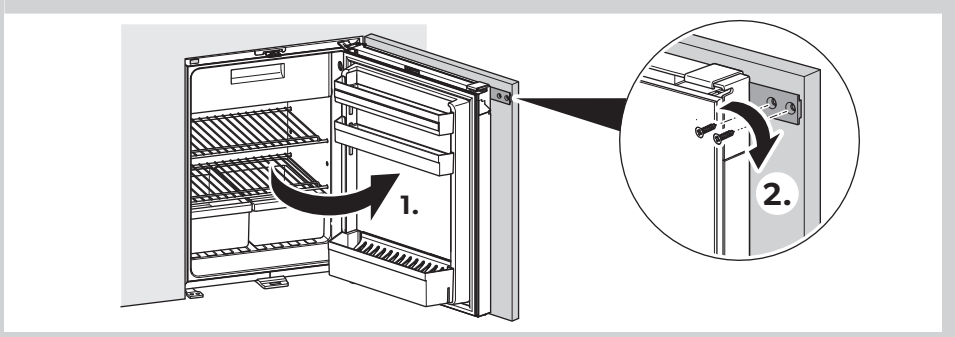

APAC

CONDENSATION DRAIN

DC

AC

REVERSING DOOR

FRAME

FIXING

SLIDING HINGE