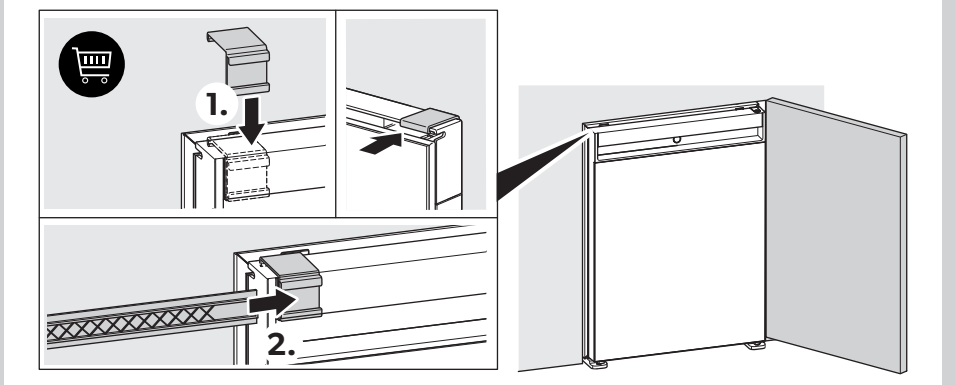

APAC

CONDENSATION DRAIN

DC

AC

REVERSING DOOR

FRAME

FIXING

SLIDING HINGE