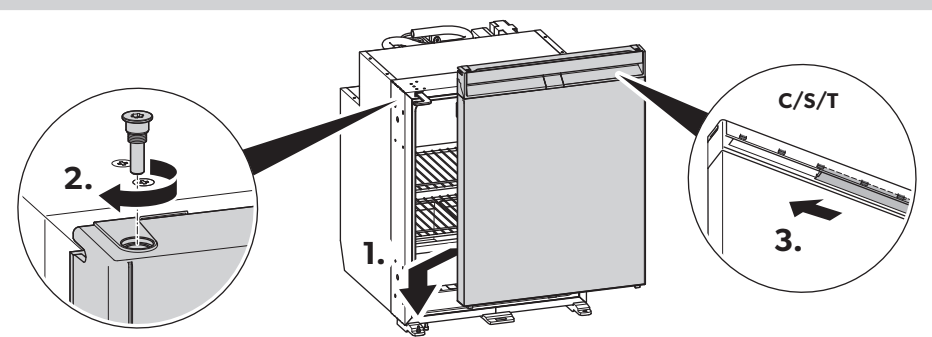

APAC

CONDENSATION DRAIN

DC

AC

REVERSING DOOR

FRAME

FIXING

SLIDING HINGE