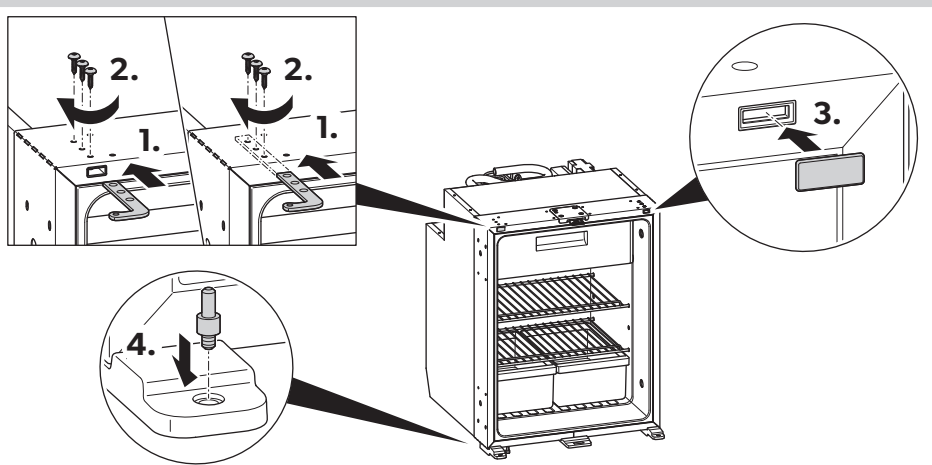

APAC

CONDENSATION DRAIN

DC

AC

REVERSING DOOR

FRAME

FIXING

SLIDING HINGE