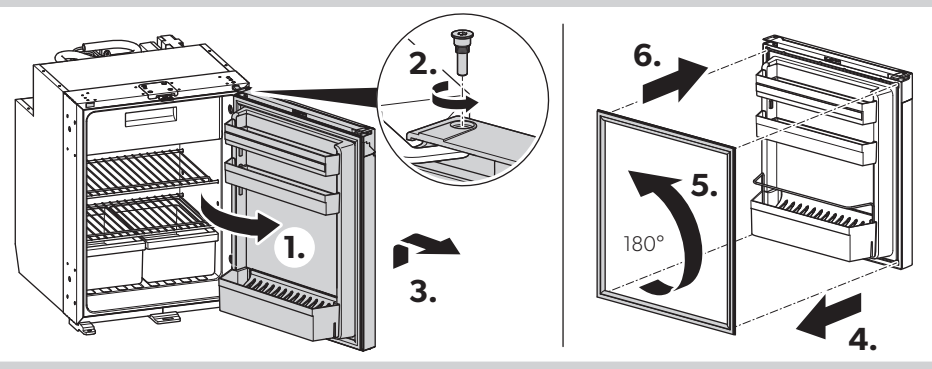

APAC

CONDENSATION DRAIN

DC

AC

REVERSING DOOR

FRAME

FIXING

SLIDING HINGE