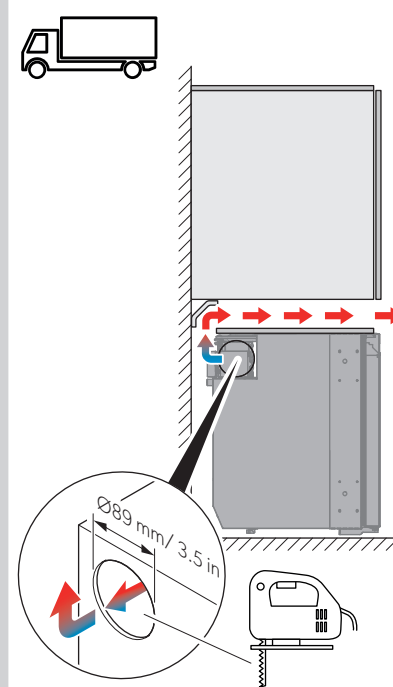

	W mm/in	H mm/in
NRX0035, NRX1035	392-394/15.4-15.5	534-536/21.0-21.1
NRX0050, NRX1050	392-394/15.4-15.5	534-536/21.0-21.1
NRX0060, NRX1060	460-462/18.1-18.2	534-536/21.0-21.1
NRX0080, NRX1080	487-489/19.2-19.3	634-636/25.0-25.0
NRX0115, NRX1115	537-539/21.1-21.2	754-756/29.7-29.8
NRX0130, NRX1130	537-539/21.2-21.2	821-823/32.3-32.4

NOTICE

DANGER

America/Asia/Pacific

America/Asia/Pacific

100-240 V

AIR FLOW

Insufficient air flow results in shortened lifespan and reduced cooling performance. Observe the minimum spacings when installing the refrigerator to furniture.

APAC

CONDENSATION DRAIN

DC

AC

REVERSING DOOR

FRAME

FIXING

SLIDING HINGE