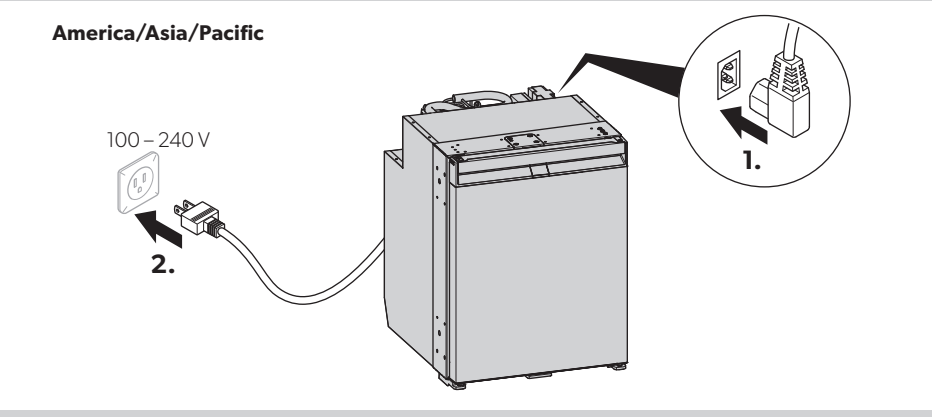

APAC

CONDENSATION DRAIN

DC

AC

REVERSING DOOR

FRAME

FIXING

SLIDING HINGE