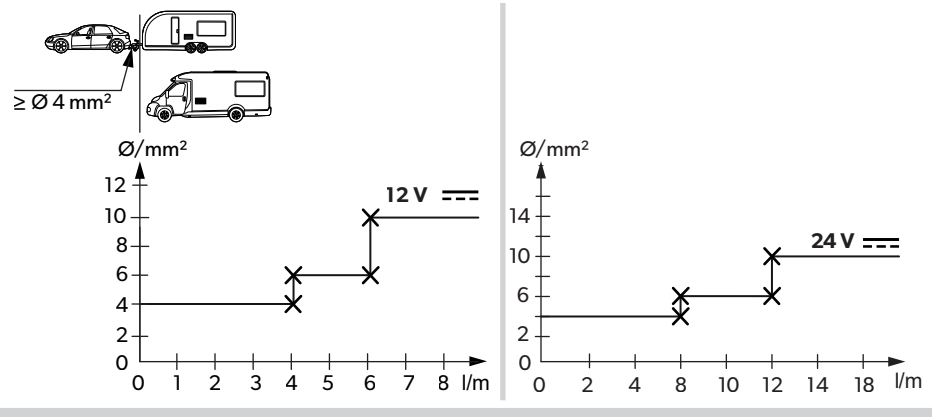

DC

AC

REVERSING DOOR

FRAME

FIXING

SLIDING HINGE

DOMETIC YOUR LOCAL DEALER dometic.com/dealer YOUR LOCAL SUPPORT dometic.com/contact YOUR LOCAL SALES OFFICE dometic.com/sales-offices

A complete list of Dometic companies, which comprise the Dometic Group, can be found in the public filings of: **DOMETIC GROUP AB** Hemvärnsgatan 15 SE-17154 Solna Sweden