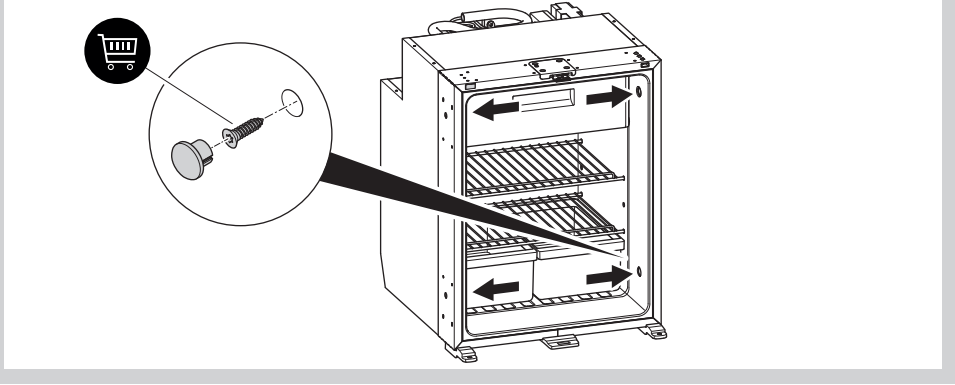

APAC

CONDENSATION DRAIN

DC

AC

REVERSING DOOR

FRAME

FIXING

SLIDING HINGE